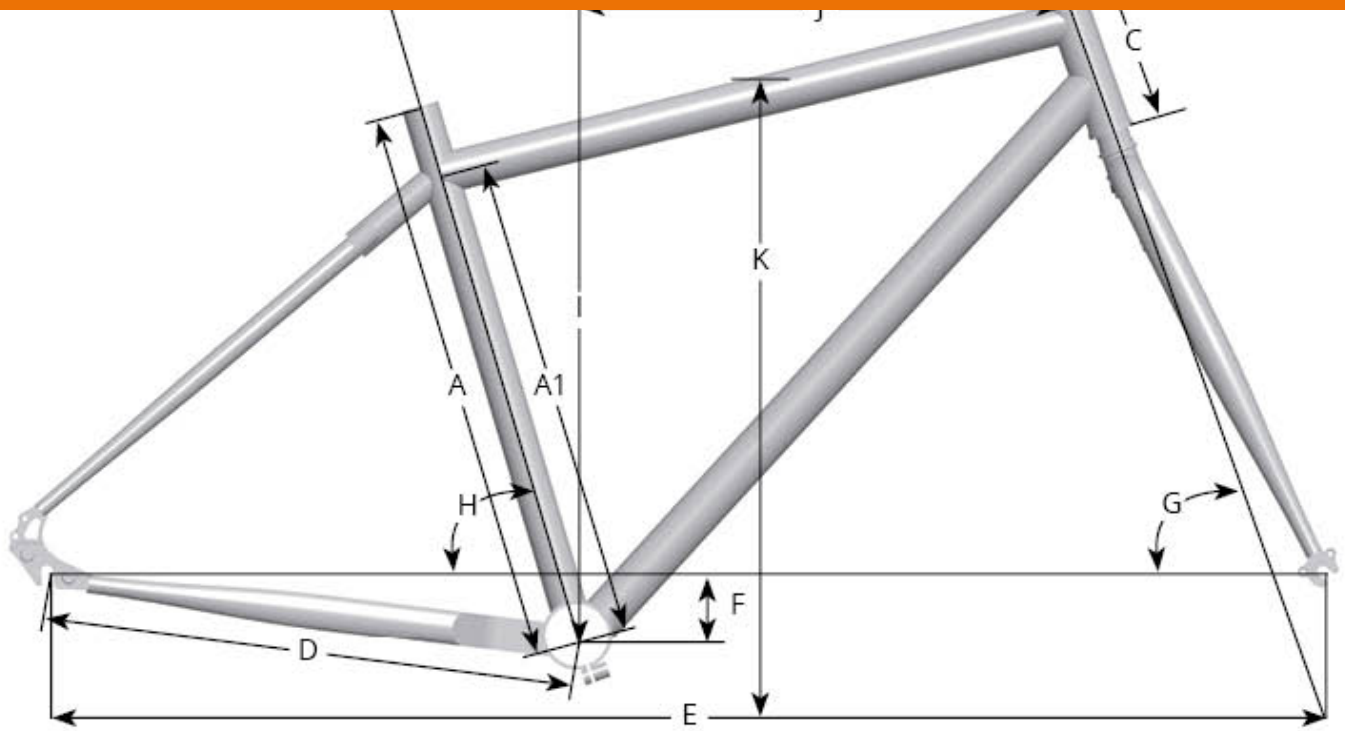

Shimano BB-RS500 | Hollowtech II | BSA 68mm

FRONT DERAILLEUR

Shimano GRX | FD-RX810-F | 2x11

REAR DERAILLEUR

Shimano GRX | RD-RX810 | 2x11

SIZE.MATTERS

Aside from the right set of components, the correct frame size is crucial in order to feel comfortable on your Tout Terrain bike. The best way to be sure is to go on an extended test ride at one of our dealers. Let your dealer help you to adjust your bike to fit your needs.

		S	M	L	XL
A	SEAT TUBE LENGTH (mm)	490	530	570	610
A1	SEAT TUBE LENGTH (mm)	431	471	512	552
B	TOP TUBE LENGTH (mm)	535	555	575	595
C	HEAD TUBE (mm)	125	150	175	200
D	CHAINSTAY LENGTH (mm)	435	435	440	440
E	WHEELBASE (mm)	1010	1030	1045	1060
F	BOTTOM BRACKET DROP (mm)	70	70	70	70
G	HEAD TUBE ANGLE (°)	71	71	71,5	71,5
H	SEAT TUBE ANGLE (°)	73	73	72,5	72
I	STACK (mm)	562	585	611	635
J	REACH (mm)	363	376	382	389
K	STAND OVER CLEARANCE (mm)	772	803	834	865